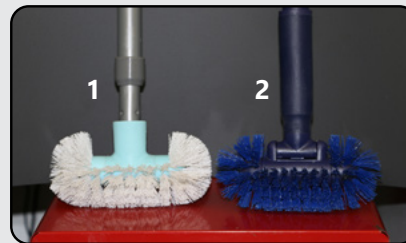

HiFo-Clean

High Foaming, Low Moisture Carpet Cleaner

Recommended Applicators and Agitators

APPLICATORS

A foaming pump sprayer will be needed to apply HiFo-Clean. The following options have all been tested in our lab and are compatible with HiFo-Clean.

1. MATCC Pump Foam Sprayer

2. Weirran Pump Foaming Sprayer

3. DOSE One-Handed Portable Pump Pressurized Foaming Sprayer

4. FOAM-it Foam Unit

AGITATORS

HiFo-Clean requires agitation to successfully clean carpet. The following options have all been tested in our lab and are compatible with HiFo-Clean.